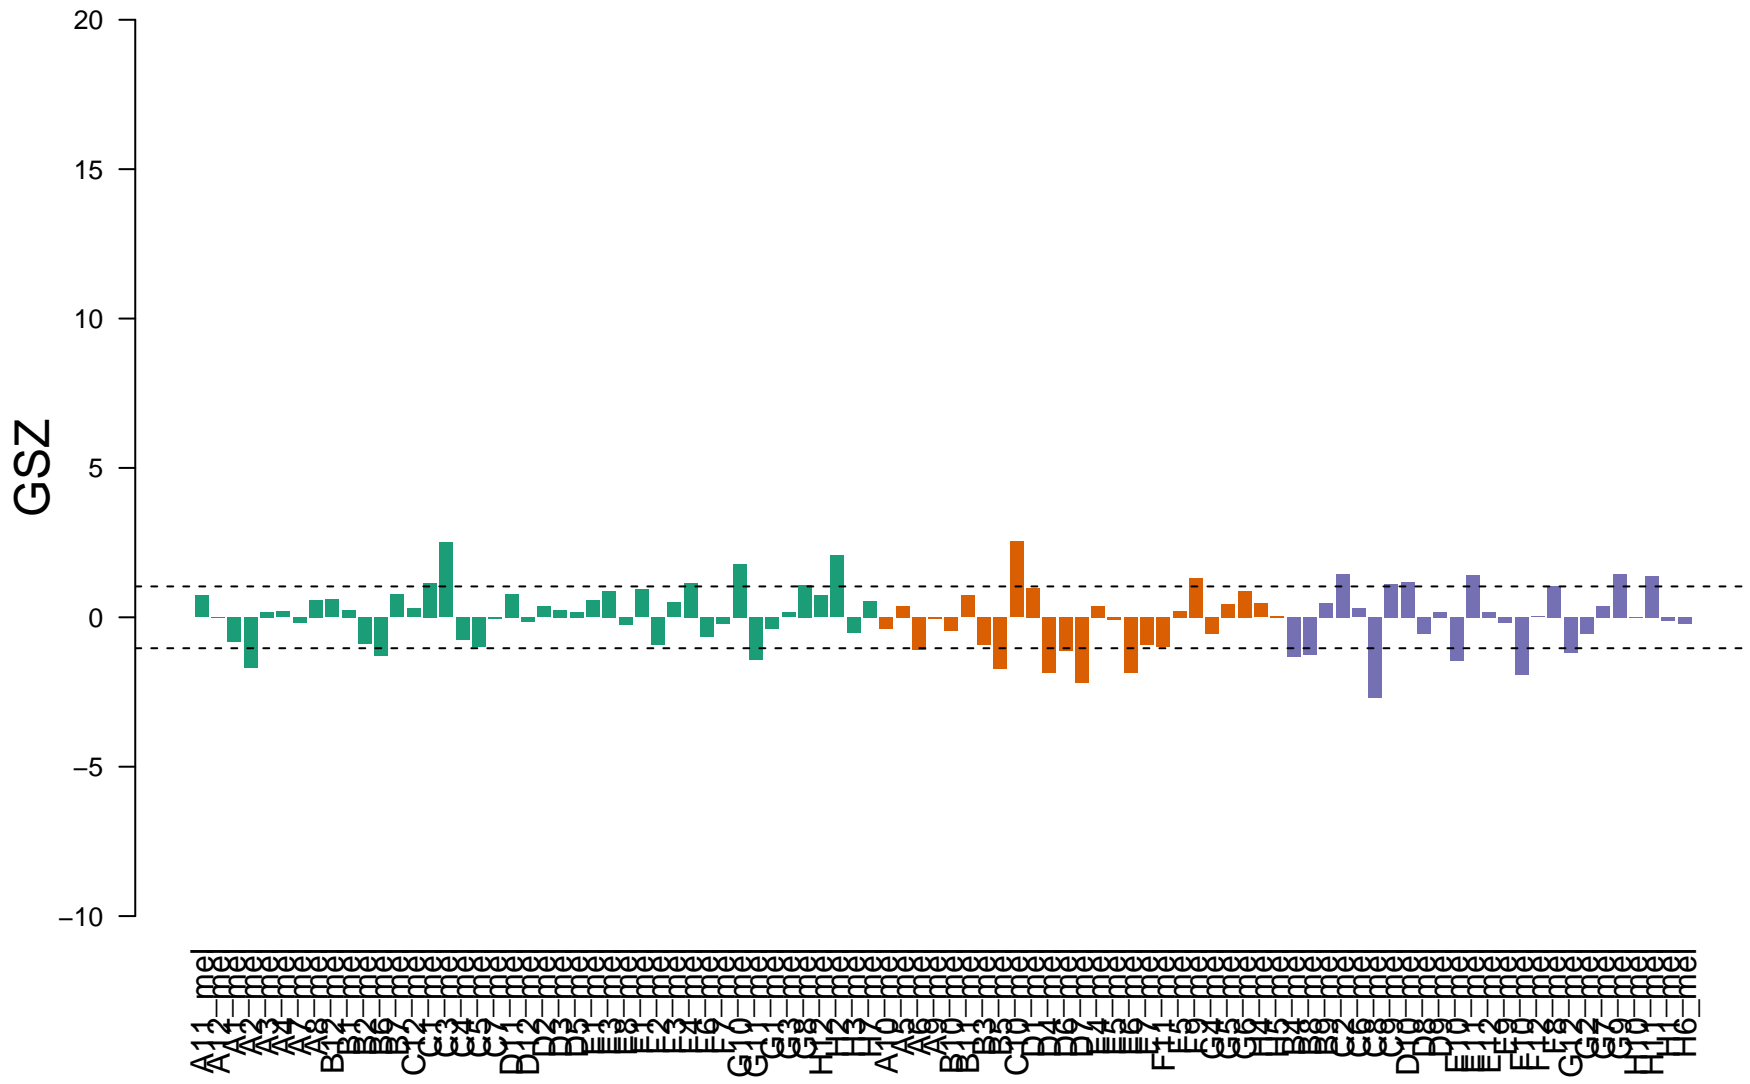

KYNG_ENVIRONMENTAL_STRESS_RESPONSE_NOT_BY_4NQO_IN_WS

■ on
■ -
□ off

KYNG_ENVIRONMENTAL_STRESS_RESPONSE_NOT_BY_4NQO_IN_WS

Enrichment in overexpression spots

Enrichment in kMeans clusters